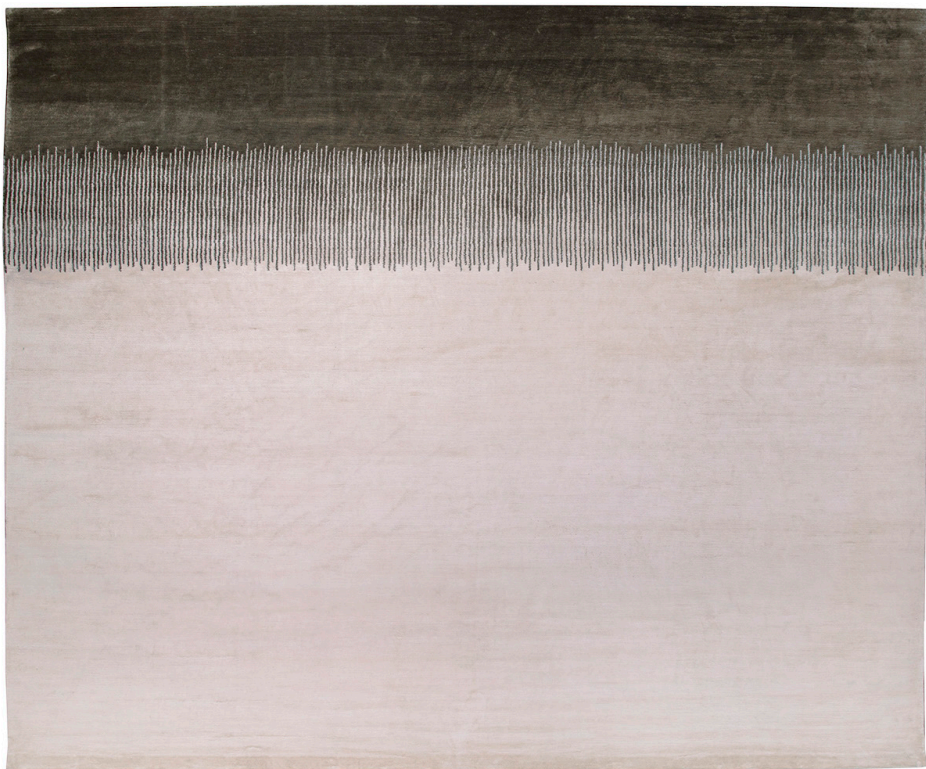

CARINI

NEW YORK CITY

FADE

100 knot, 100% silk

Shown in 12' x 10'