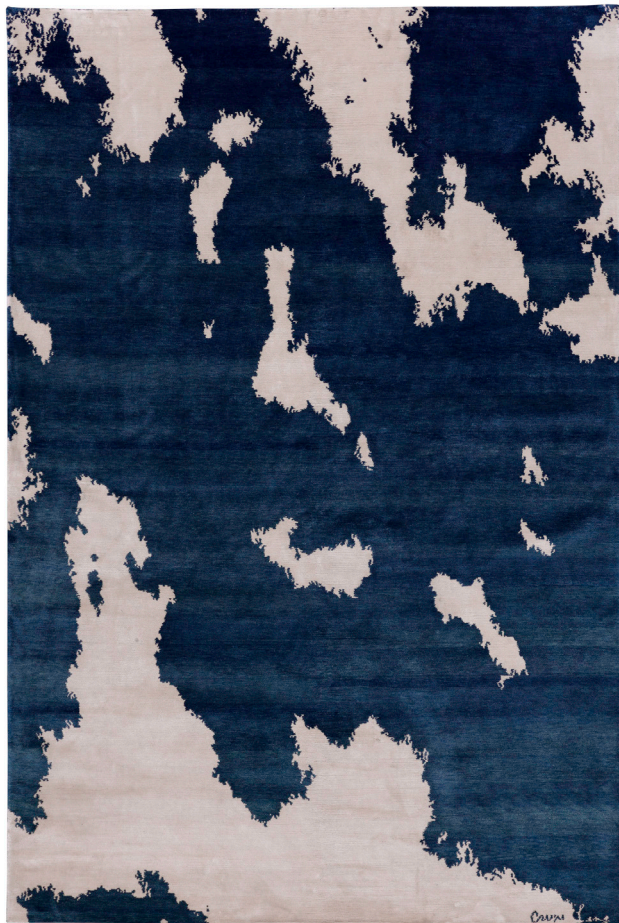

CARINI

NEW YORK CITY

ROLLER

100 knot, 100% silk

Shown in 6' x 9'