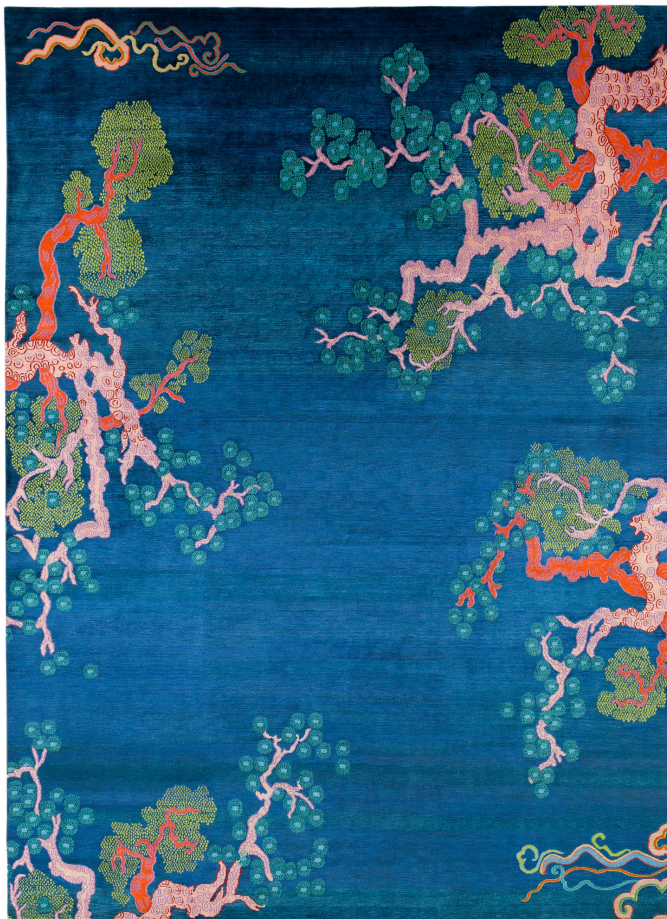

# CARINI

NEW YORK CITY

## TREE AND CLOUD INDIGO

*100 knot, silk and wool*

*Shown in 10' x 14'*